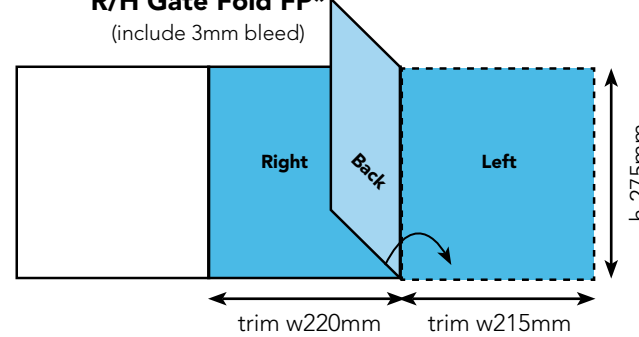

Mechanical Specifications (print)

Quarterly: available standards formats and sizes

DPS*/Single

trim: w 220mm x h 275mm
text safe area: w200mm x h 255mm
bleed: 226mm x h 281mm

* Double page spreads to be supplied as 2 single page pdfs

Please note

In all cases of DPS please keep text 10mm clear either side of spine

Bottom Banner 1/3 Page DPS*

1/2 page horizontal DPS*

1/2 page horizontal

Quarterly: available standard formats and sizes

L/H Gate Fold FP*
(include 3mm bleed)

R/H Gate Fold FP*
(include 3mm bleed)

Fireplace Spread**

French Fold*

L/H Gate Fold HP Vertical
(include 3mm bleed)

R/H Gate Fold HP Vertical
(include 3mm bleed)

Belly band

Bookmark** trim w50mm

* Full page spreads to be supplied as single page pdfs and clearly labelled left and right