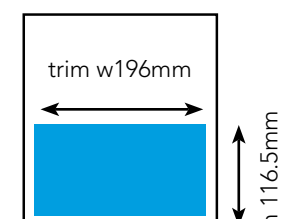

Mechanical Specifications (print)

Quarterly: available standards formats and sizes

DPS*/Single

trim: w 220mm x h 275mm
text safe area: w200mm x h 255mm
bleed: 226mm x h 281mm

* Double page spreads to be supplied as 2 single page pdfs

Please note

In all cases of DPS please keep text 10mm clear either side of spine

Bottom Banner 1/3 Page DPS*

1/2 page horizontal DPS*

1/2 page horizontal

Quarterly: available standard formats and sizes

L/H Gate Fold FP*
(include 3mm bleed)