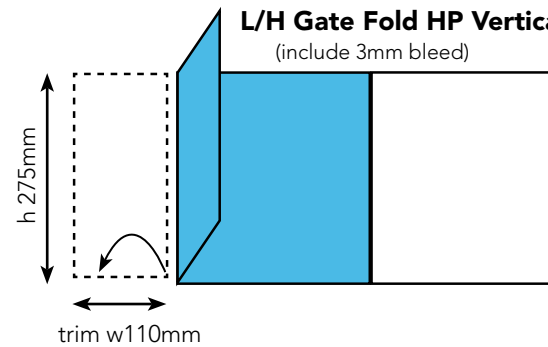

Please note

In all cases of DPS please keep text 10mm clear either side of spine

Bottom Banner 1/3 Page DPS*

1/2 page horizontal DPS*

1/2 page horizontal

Quarterly: available standard formats and sizes

L/H Gate Fold FP*
(include 3mm bleed)

R/H Gate Fold FP*
(include 3mm bleed)

Fireplace Spread**

French Fold*

L/H Gate Fold HP Vertical
(include 3mm bleed)

R/H Gate Fold HP Vertical
(include 3mm bleed)

Belly band

Bookmark** trim w50mm

* Full page spreads to be supplied as single page pdfs and clearly labelled left and right