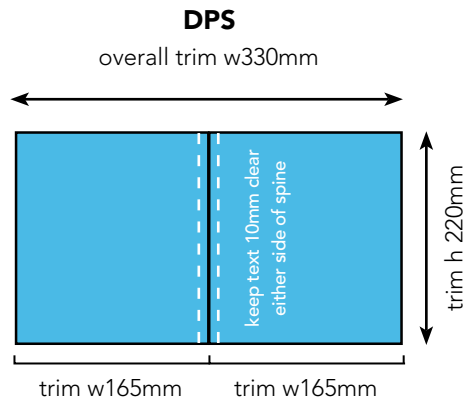

Available formats and sizes:

media guide