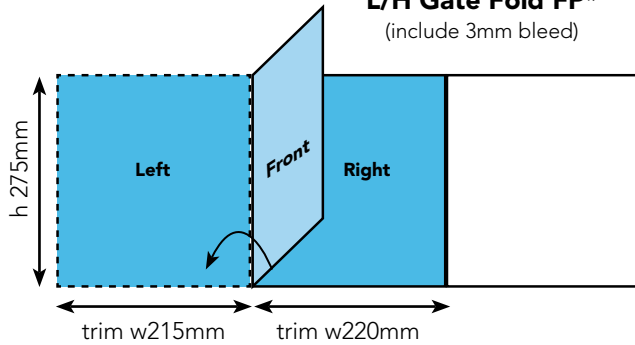

Mechanical Specifications (print)

Quarterly: available standards formats and sizes

DPS*/Single

trim: w 220mm x h 275mm
text safe area: w200mm x h 255mm
bleed: 226mm x h 281mm

* Double page spreads to be supplied as 2 single page pdfs

Please note

In all cases of DPS please keep text 10mm clear either side of spine

Bottom Banner 1/3 Page DPS*

1/2 page horizontal DPS*

1/2 page horizontal

Quarterly: available standard formats and sizes

L/H Gate Fold FP*
(include 3mm bleed)

R/H Gate Fold FP*
(include 3mm bleed)

Fireplace Spread**

French Fold*

L/H Gate Fold HP Vertical
(include 3mm bleed)

R/H Gate Fold HP Vertical
(include 3mm bleed)

Belly band

Bookmark** trim w50mm

* Full page spreads to be supplied as single page pdfs and clearly labelled left and right

Notes

Animation can loop indefinitely

- If the banners are white they must have a 1 pixel border all the way round.

M&M SHORTCUT SIZES

Size (width x height)	Creative	Ideal weight	Max.weight	Tag type	Formats	Animation
728 x 90 pixels	Leaderboard	15-20kb	99kb	javascript	jpg, gif	n/a
120 x 600 pixels	Skyscraper	15-20kb	99kb	javascript	jpg, gif	n/a