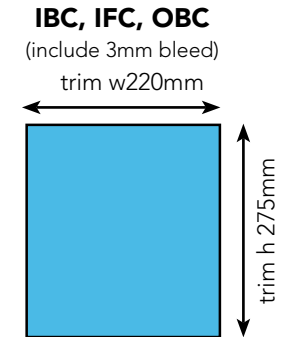

M&M Creative 2010-2011

Mechanical Specifications

2. Quarterly: Available standard formats and sizes
4. Media guide, Supplements and Wall charts
5. Creative delivery specifications
6. Digital specifications

Mechanical Specifications (print)

Quarterly: available standards formats and sizes

DPS*/Single

trim: w 220mm x h 275mm
text safe area: w200mm x h 255mm
bleed: 226mm x h 281mm

* Double page spreads to be supplied as 2 single page pdfs

Please note

In all cases of DPS please keep text 10mm clear either side of spine

Bottom Banner 1/3 Page DPS*

1/2 page horizontal DPS*

1/2 page horizontal

Quarterly: available standard formats and sizes

L/H Gate Fold FP*
(include 3mm bleed)

Notes

Animation can loop indefinitely

- If the banners are white they must have a 1 pixel border all the way round.

M&M SHORTCUT SIZES

Size (width x height)	Creative	Ideal weight	Max.weight	Tag type	Formats	Animation
728 x 90 pixels	Leaderboard	15-20kb	99kb	javascript	jpg, gif	n/a
120 x 600 pixels	Skyscraper	15-20kb	99kb	javascript	jpg, gif	n/a