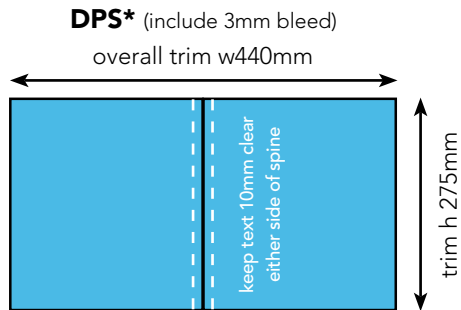

M&M Creative 2010-2011

Mechanical Specifications

2. Quarterly: Available standard formats and sizes
4. Media guide, Supplements and Wall charts
5. Creative delivery specifications
6. Digital specifications

Mechanical Specifications (print)

Quarterly: available standards formats and sizes

DPS*/Single

trim: w 220mm x h 275mm
text safe area: w200mm x h 255mm
bleed: 226mm x h 281mm

* Double page spreads to be supplied as 2 single page pdfs

Please note

In all cases of DPS please keep text 10mm clear either side of spine

Bottom Banner 1/3 Page DPS*

1/2 page horizontal DPS*

1/2 page horizontal

Quarterly: available standard formats and sizes

L/H Gate Fold FP*
(include 3mm bleed)

Notes

Animation can loop indefinitely

- If the banners are white they must have a 1 pixel border all the way round.

M&M SHORTCUT SIZES

Size (width x height)	Creative	Ideal weight	Max.weight	Tag type	Formats	Animation
728 x 90 pixels	Leaderboard	15-20kb	99kb	javascript	jpg, gif	n/a
120 x 600 pixels	Skyscraper	15-20kb	99kb	javascript	jpg, gif	n/a