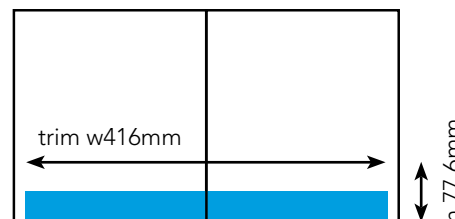

Mechanical Specifications (print)

Quarterly: available standards formats and sizes

DPS*/Single

trim: w 220mm x h 275mm
text safe area: w200mm x h 255mm
bleed: 226mm x h 281mm

* Double page spreads to be supplied as 2 single page pdfs

Please note

In all cases of DPS please keep text 10mm clear either side of spine

Bottom Banner 1/3 Page DPS*

1/2 page horizontal DPS*

1/2 page horizontal

Quarterly: available standard formats and sizes

L/H Gate Fold FP*
(include 3mm bleed)