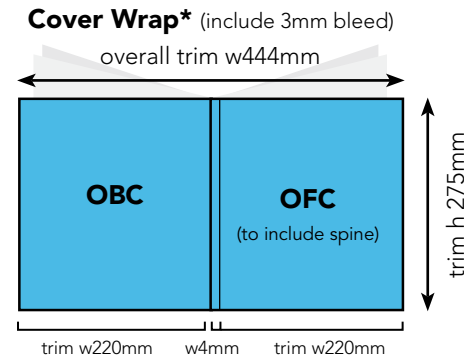

M&M Creative 2010-2011

Mechanical Specifications

2. Quarterly: Available standard formats and sizes
4. Media guide, Supplements and Wall charts
5. Creative delivery specifications
6. Digital specifications

Mechanical Specifications (print)

Quarterly: available standards formats and sizes

DPS*/Single

trim: w 220mm x h 275mm
text safe area: w200mm x h 255mm
bleed: 226mm x h 281mm

* Double page spreads to be supplied as 2 single page pdfs

Please note

In all cases of DPS please keep text 10mm clear either side of spine

Bottom Banner 1/3 Page DPS*

1/2 page horizontal DPS*

1/2 page horizontal

Quarterly: available standard formats and sizes

L/H Gate Fold FP*
(include 3mm bleed)

Notes

Animation can loop indefinitely

- If the banners are white they must have a 1 pixel border all the way round.

M&M SHORTCUT SIZES

Size (width x height)	Creative	Ideal weight	Max.weight	Tag type	Formats	Animation
728 x 90 pixels	Leaderboard	15-20kb	99kb	javascript	jpg, gif	n/a
120 x 600 pixels	Skyscraper	15-20kb	99kb	javascript	jpg, gif	n/a