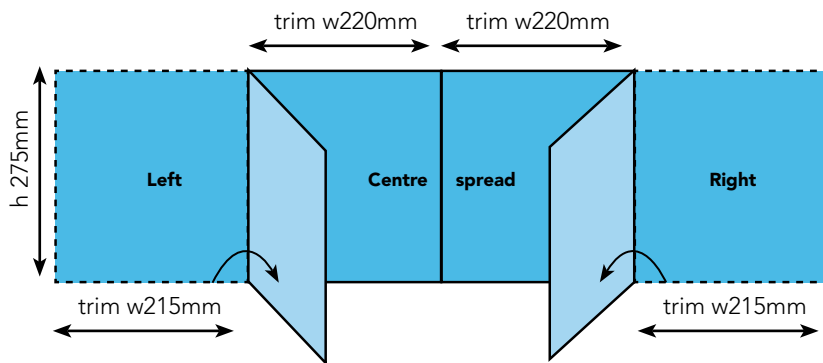

Mechanical Specifications (print)

Quarterly: available standards formats and sizes

DPS*/Single

trim: w 220mm x h 275mm
text safe area: w200mm x h 255mm
bleed: 226mm x h 281mm

* Double page spreads to be supplied as 2 single page pdfs

Please note

In all cases of DPS please keep text 10mm clear either side of spine

Bottom Banner 1/3 Page DPS*

1/2 page horizontal DPS*

1/2 page horizontal

Quarterly: available standard formats and sizes

L/H Gate Fold FP*
(include 3mm bleed)

R/H Gate Fold FP*
(include 3mm bleed)

Fireplace Spread**

French Fold*

L/H Gate Fold HP Vertical
(include 3mm bleed)

R/H Gate Fold HP Vertical
(include 3mm bleed)

Belly band

Bookmark** trim w50mm

* Full page spreads to be supplied as single page pdfs and clearly labelled left and right