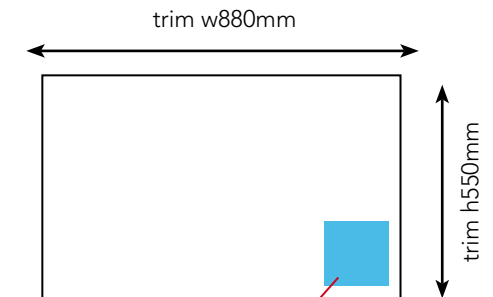

wall charts

Your Logo Here + 150 words

Logo Requirements
Client Logo must be supplied as an Illustrator

NOTE: Please supply all media guide and supplement artwork as single page pdf's, all to include 3mm bleed and crop marks