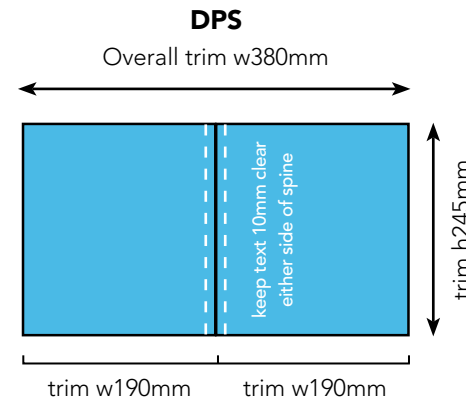

supplements