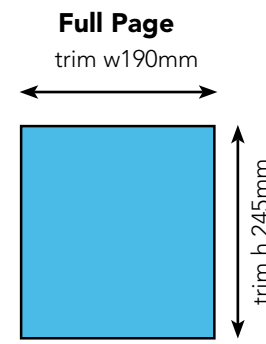

supplements