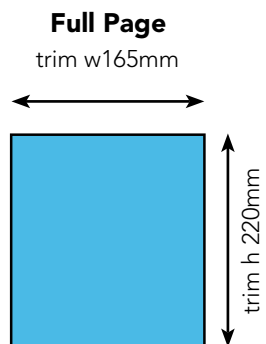

Available formats and sizes:

media guide