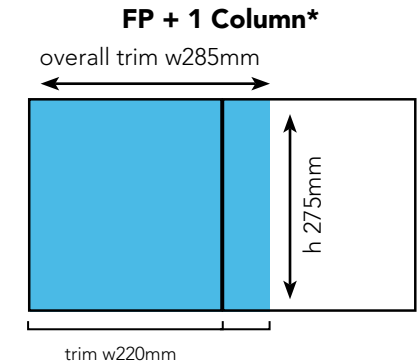

Mechanical Specifications (print)

Quarterly: available standards formats and sizes

DPS*/Single

trim: w 220mm x h 275mm
text safe area: w200mm x h 255mm
bleed: 226mm x h 281mm

* Double page spreads to be supplied as 2 single page pdfs

Please note

In all cases of DPS please keep text 10mm clear either side of spine

Bottom Banner 1/3 Page DPS*

1/2 page horizontal DPS*

1/2 page horizontal

Quarterly: available standard formats and sizes

L/H Gate Fold FP*
(include 3mm bleed)

Notes

Animation can loop indefinitely

- If the banners are white they must have a 1 pixel border all the way round.

M&M SHORTCUT SIZES

Size (width x height)	Creative	Ideal weight	Max.weight	Tag type	Formats	Animation
728 x 90 pixels	Leaderboard	15-20kb	99kb	javascript	jpg, gif	n/a
120 x 600 pixels	Skyscraper	15-20kb	99kb	javascript	jpg, gif	n/a