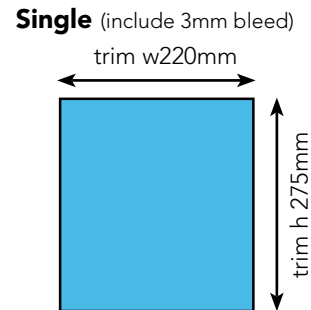

M&M Creative 2010-2011

Mechanical Specifications

2. Quarterly: Available standard formats and sizes
4. Media guide, Supplements and Wall charts
5. Creative delivery specifications
6. Digital specifications

Mechanical Specifications (print)

Quarterly: available standards formats and sizes

DPS*/Single

trim: w 220mm x h 275mm
text safe area: w200mm x h 255mm
bleed: 226mm x h 281mm

* Double page spreads to be supplied as 2 single page pdfs

Please note

In all cases of DPS please keep text 10mm clear either side of spine

Bottom Banner 1/3 Page DPS*

1/2 page horizontal DPS*

1/2 page horizontal

Quarterly: available standard formats and sizes

L/H Gate Fold FP*
(include 3mm bleed)