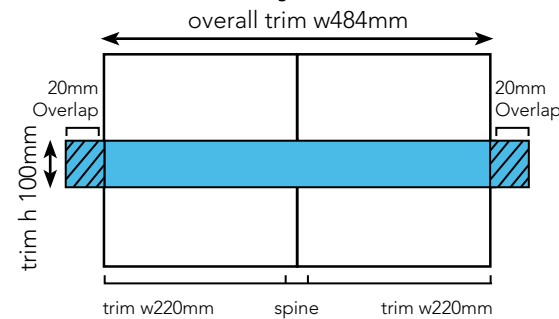

Mechanical Specifications (print)

Quarterly: available standards formats and sizes

DPS*/Single

trim: w 220mm x h 275mm
text safe area: w200mm x h 255mm
bleed: 226mm x h 281mm

* Double page spreads to be supplied as 2 single page pdfs

Please note

In all cases of DPS please keep text 10mm clear either side of spine

Bottom Banner 1/3 Page DPS*

1/2 page horizontal DPS*

1/2 page horizontal

Quarterly: available standard formats and sizes

L/H Gate Fold FP*
(include 3mm bleed)

R/H Gate Fold FP*
(include 3mm bleed)

Fireplace Spread**

French Fold*

L/H Gate Fold HP Vertical
(include 3mm bleed)

R/H Gate Fold HP Vertical
(include 3mm bleed)

Belly band

Bookmark** trim w50mm

* Full page spreads to be supplied as single page pdfs and clearly labelled left and right

Notes

Animation can loop indefinitely

- If the banners are white they must have a 1 pixel border all the way round.

M&M SHORTCUT SIZES

Size (width x height)	Creative	Ideal weight	Max.weight	Tag type	Formats	Animation
728 x 90 pixels	Leaderboard	15-20kb	99kb	javascript	jpg, gif	n/a
120 x 600 pixels	Skyscraper	15-20kb	99kb	javascript	jpg, gif	n/a